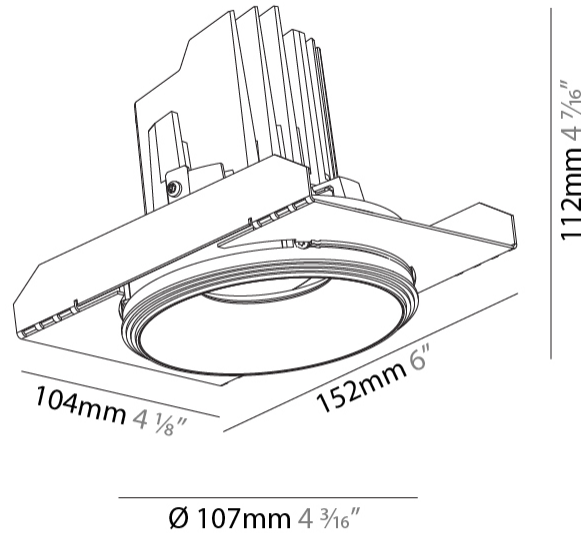

ELECTRICAL

Lamp Type: LED (Zhaga Standard)
Input Wattage (W): 15.5
Total Output Wattage (W): 14.5
Dimming: Tri-Mode (Non-Dimming and Phase Dimming (120Vac only) and 0-10V Dimming)
Driver Included: No
Driver Location: Recessed Housing
Driver Type: Constant Current - Universal
Driver Class: Class 2
Housing: See components
Input Voltage (V): 120 - 277
Constant Current (MA): 500

LED

Number of LEDs: 1
Color Temperature (°K): 2700 / 3000 / 3500 / 4000
Max. Delivered Lumen (lm): 940 / 980 / 1029 / 1050
Nominal Lumen (lm): 1386 / 1438 / 1511 / 1542
CRI: >90 CRI
Efficiency (%): 87.9 / 88.4 / 87.9
Lamp Life (hrs): 50000
Upon Request: RGB-W Tunable White Special Color Temperature Special LED

OPTICAL

Reflector: 20 / 40 / 60
Adjustability: Rotational 355°; Tilt 10°
Upon Request: Special Beam Angles

RATINGS AND CERTIFICATIONS

Zaneen Group Inc. © 2024, T 1800-388-3382, F 416-247-9319, www.zaneen.com
Certified By: Certified for North American Standards
Available for International specifications by adding "INT" at the end of the existing Model #. For assistance on 'custom' specifications, contact zteam@zaneen.com.
IP Rating: IP20
If a conflict occurs to supply the best product, we reserve the right to change specifications or materials without notice. The most recent specification sheets are found at zaneen.com