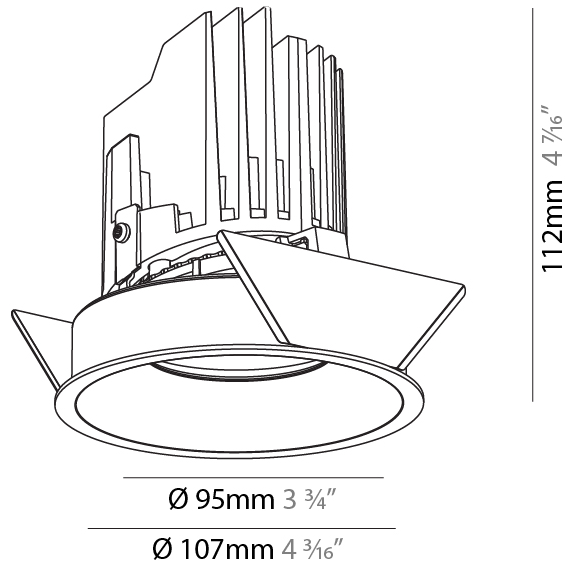

PHYSICAL

Shape: Round
Diameter (mm): 107
Diameter (in): 4 3/16
Height (mm): 112
Height (in): 4 7/16
Ceiling Thickness (mm): 10 / 12.5 / 15
Ceiling Thickness (in): 3/8 or 1/2 or 9/16
Min. Recessing Depth (mm): 130
Min. Recessing Depth (in): 5 1/8
Light Distribution: Adjustable / Downlight
Weight (kg): 0.485
Weight (lbs): 1.07
Fixture Finish: SSR / BKV / CWI / CRY / HAB / LAG / UFT / ITA / RUA / RUR / MIC / FTG / MYG / TWT / LOD / PUS / FRO / FUP / KIA / POP / BLS / SPG / MEY / GOH / GUM / CHC / COM / ABZ / JAG / OBR / MOS / ROR
Fixture Material: Aluminum Die Cast
Cut-out Measurements: 98mm / 3 7/8"

ELECTRICAL

Lamp Type: LED (Zhaga Standard)
Input Wattage (W): 15.5
Total Output Wattage (W): 13
Dimming: Tri-Mode (Non-Dimming and Phase Dimming (120Vac only) and 0-10V Dimming)
Driver Included: No
Driver Location: Recessed Housing
Driver Type: Constant Current - Universal
Driver Class: Class 2
Housing: See components
Input Voltage (V): 120 - 277
Constant Current (MA): 500

LED

Number of LEDs: 1
Color Temperature (°K): 2700 / 3000 / 3500 / 4000
Max. Delivered Lumen (lm): 940 / 980 / 1029 / 1050
Nominal Lumen (lm): 1386 / 1438 / 1511 / 1542
CRI: >90 CRI
Lamp Life (hrs): 50000

OPTICAL

Reflector: 20 / 40 / 60
Adjustability: Rotational 355°, Tilt 10°

RATINGS AND CERTIFICATIONS

Certified By: Certified for North American Standards
IP rating: IP20