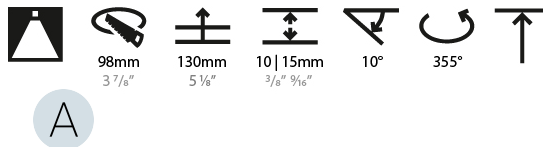

PHYSICAL

Shape: Round
Diameter (mm): 107
Diameter (in): 4 ³/₁₆
Height (mm): 112
Height (in): 4 ⁷/₁₆
Ceiling Thickness (mm): 10 / 12.5 / 15
Ceiling Thickness (in): 3/8 or 1/2 or 9/16
Min. Recessing Depth (mm): 130
Min. Recessing Depth (in): 5 ¹/₈
Light Distribution: Adjustable / Downlight
Weight (kg): 0.465
Weight (lbs): 1.03
Fixture Finish: SSR / BKV / CWI / CRY / HAB / LAG / UFT / ITA / RUA / RUR / MIC / FTG / MYG / TWT / LOD / PUS / FRO / FUP / KIA / POP / BLS / SPG / MEY / GOH / GUM / CHC / COM / ABZ / JAG / OBR / MOS / ROR
Fixture Material: Aluminum Die Cast
Cut-out Measurements: 98mm / 3 7/8"

ELECTRICAL

Lamp Type: LED (Zhaga Standard)
Input Wattage (W): 16.5
Total Output Wattage (W): 13
Dimming: Tri-Mode (Non-Dimming and Phase Dimming (120Vac only) and 0-10V Dimming)
Driver Included: No
Driver Location: Recessed Housing
Driver Type: Constant Current - Universal
Driver Class: Class 2
Housing: See components
Input Voltage (V): 120 - 277
Constant Current (MA): 500

LED

Number of LEDs: 1
Color Temperature (°K): 2700 / 3000 / 3500 / 4000
Max. Delivered Lumen (lm): 1130 / 1180 / 1235 / 1260
Nominal Lumen (lm): 1386 / 1438 / 1511 / 1542
CRI: >90 CRI
Lamp Life (hrs): 50000

OPTICAL

Reflector: 20 / 40 / 60
Adjustability: Rotational 355°, Tilt 10°

RATINGS AND CERTIFICATIONS

Certified By: Certified for North American Standards
IP rating: IP54